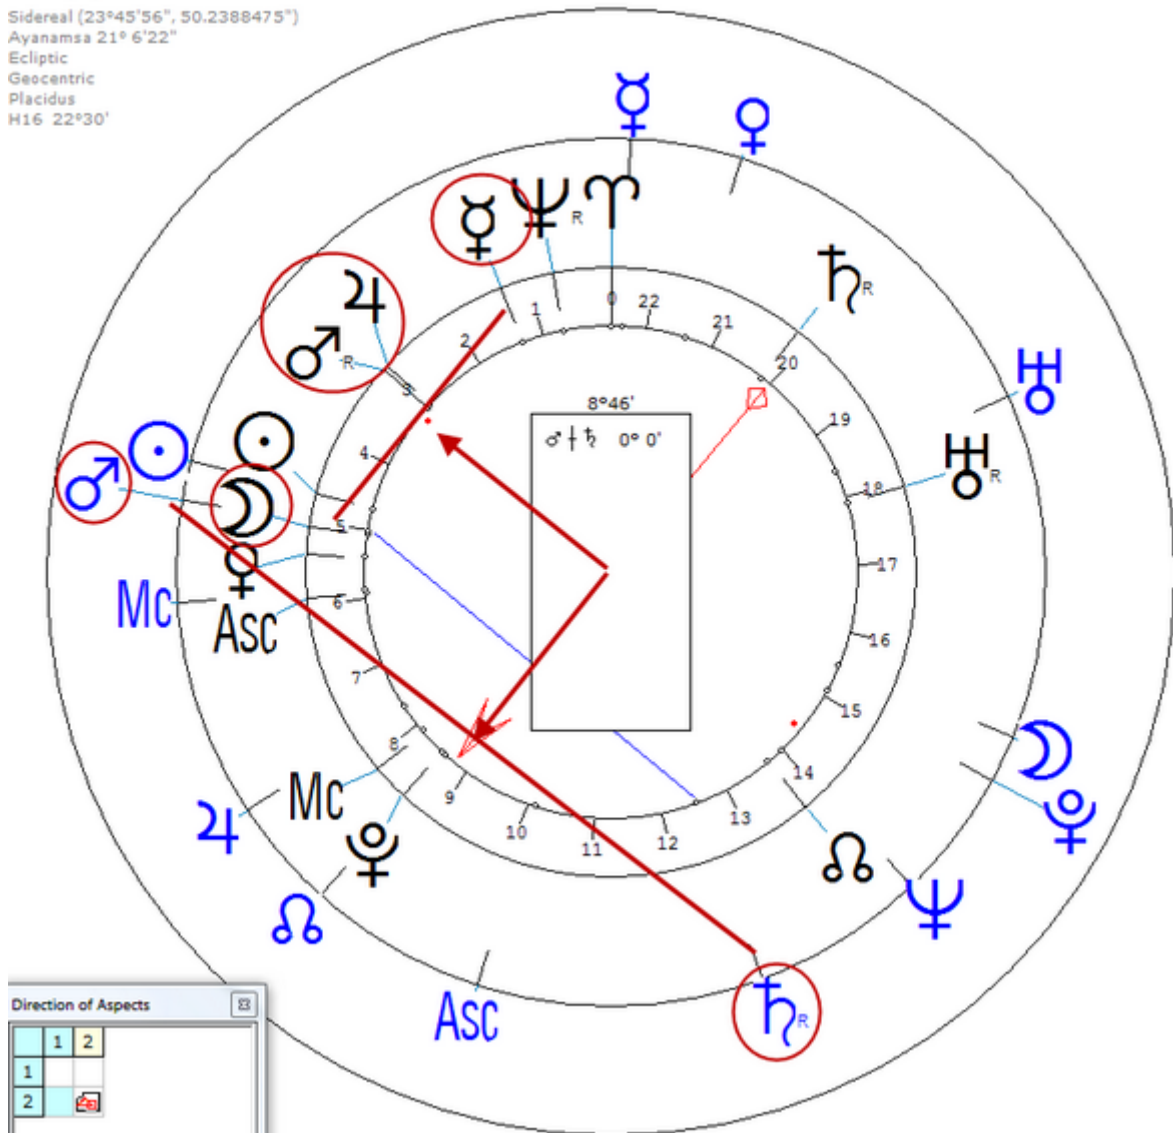

De Larra, Mariano Jose

24 March 1809 at 08:00 (= 08:00 AM)Madrid, Spain, 40n24, 3w41
Spanish romantic writer.

<https://www.astro.com/astro-databank/De_Larra,_Mariano_Jose>

He committed suicide by gunshot on 13 February 1837.

Solar Return (Harmonic 16)

Solar $\♂/\♁ = \text{♃}_n / \text{♁}_n = \text{♂}_n / \text{♃}_n$

$\text{♂}_n / \text{♃}_n$ is gunshot

De Larra, Mariano Jose

24 March 1809 Fri 8:00 (GMT-0:14:44) 40n24 3w41
Madrid, Spain

Sidereal (23°45'56", 50.2388475")

Ayanamsa 21° 6'22"

Ecliptic

Geocentric

Placidus

H16 22°30'